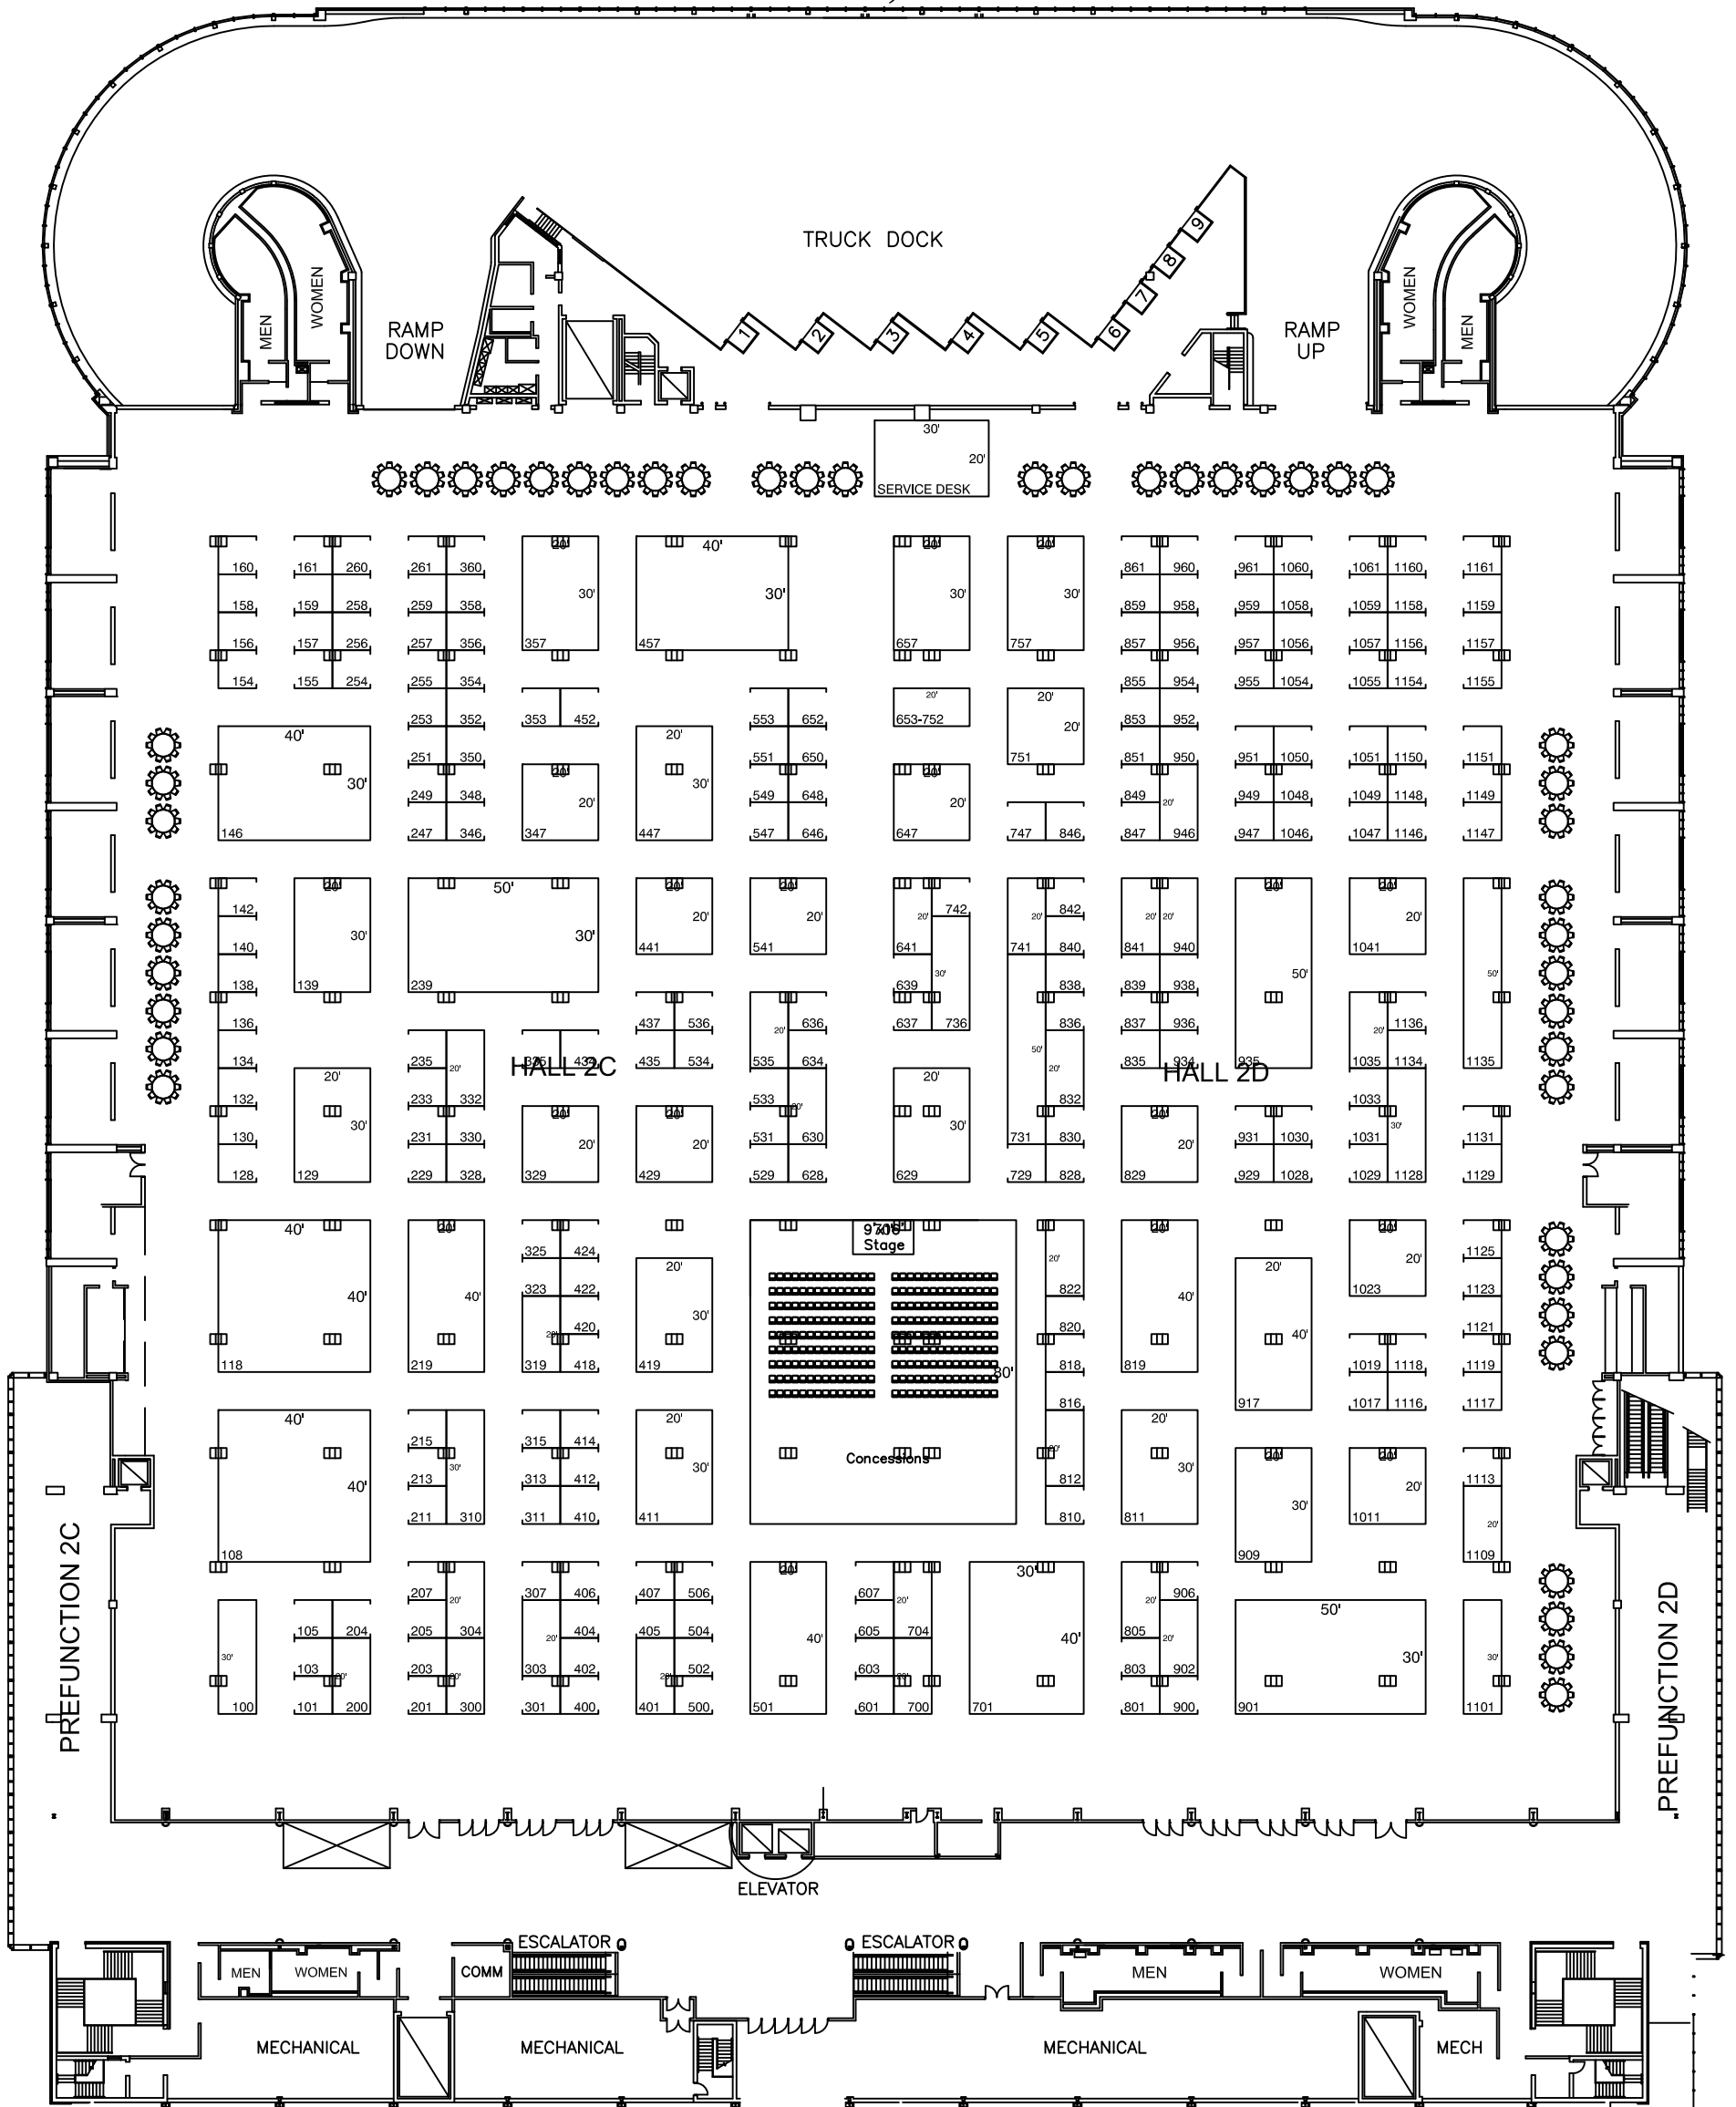

KENTUCKY INTERNATIONAL CONVENTION CENTER LOUISVILLE, KENTUCKY

Dimension	Qty		
10'x10'	199	20'x40'	4
10'x20'	24	20'x50'	1
10'x30'	5	30'x40'	3
10'x50'	2	30'x50'	2
20'x20'	11	40'x40'	2
20'x30'	11		
Totals:			264